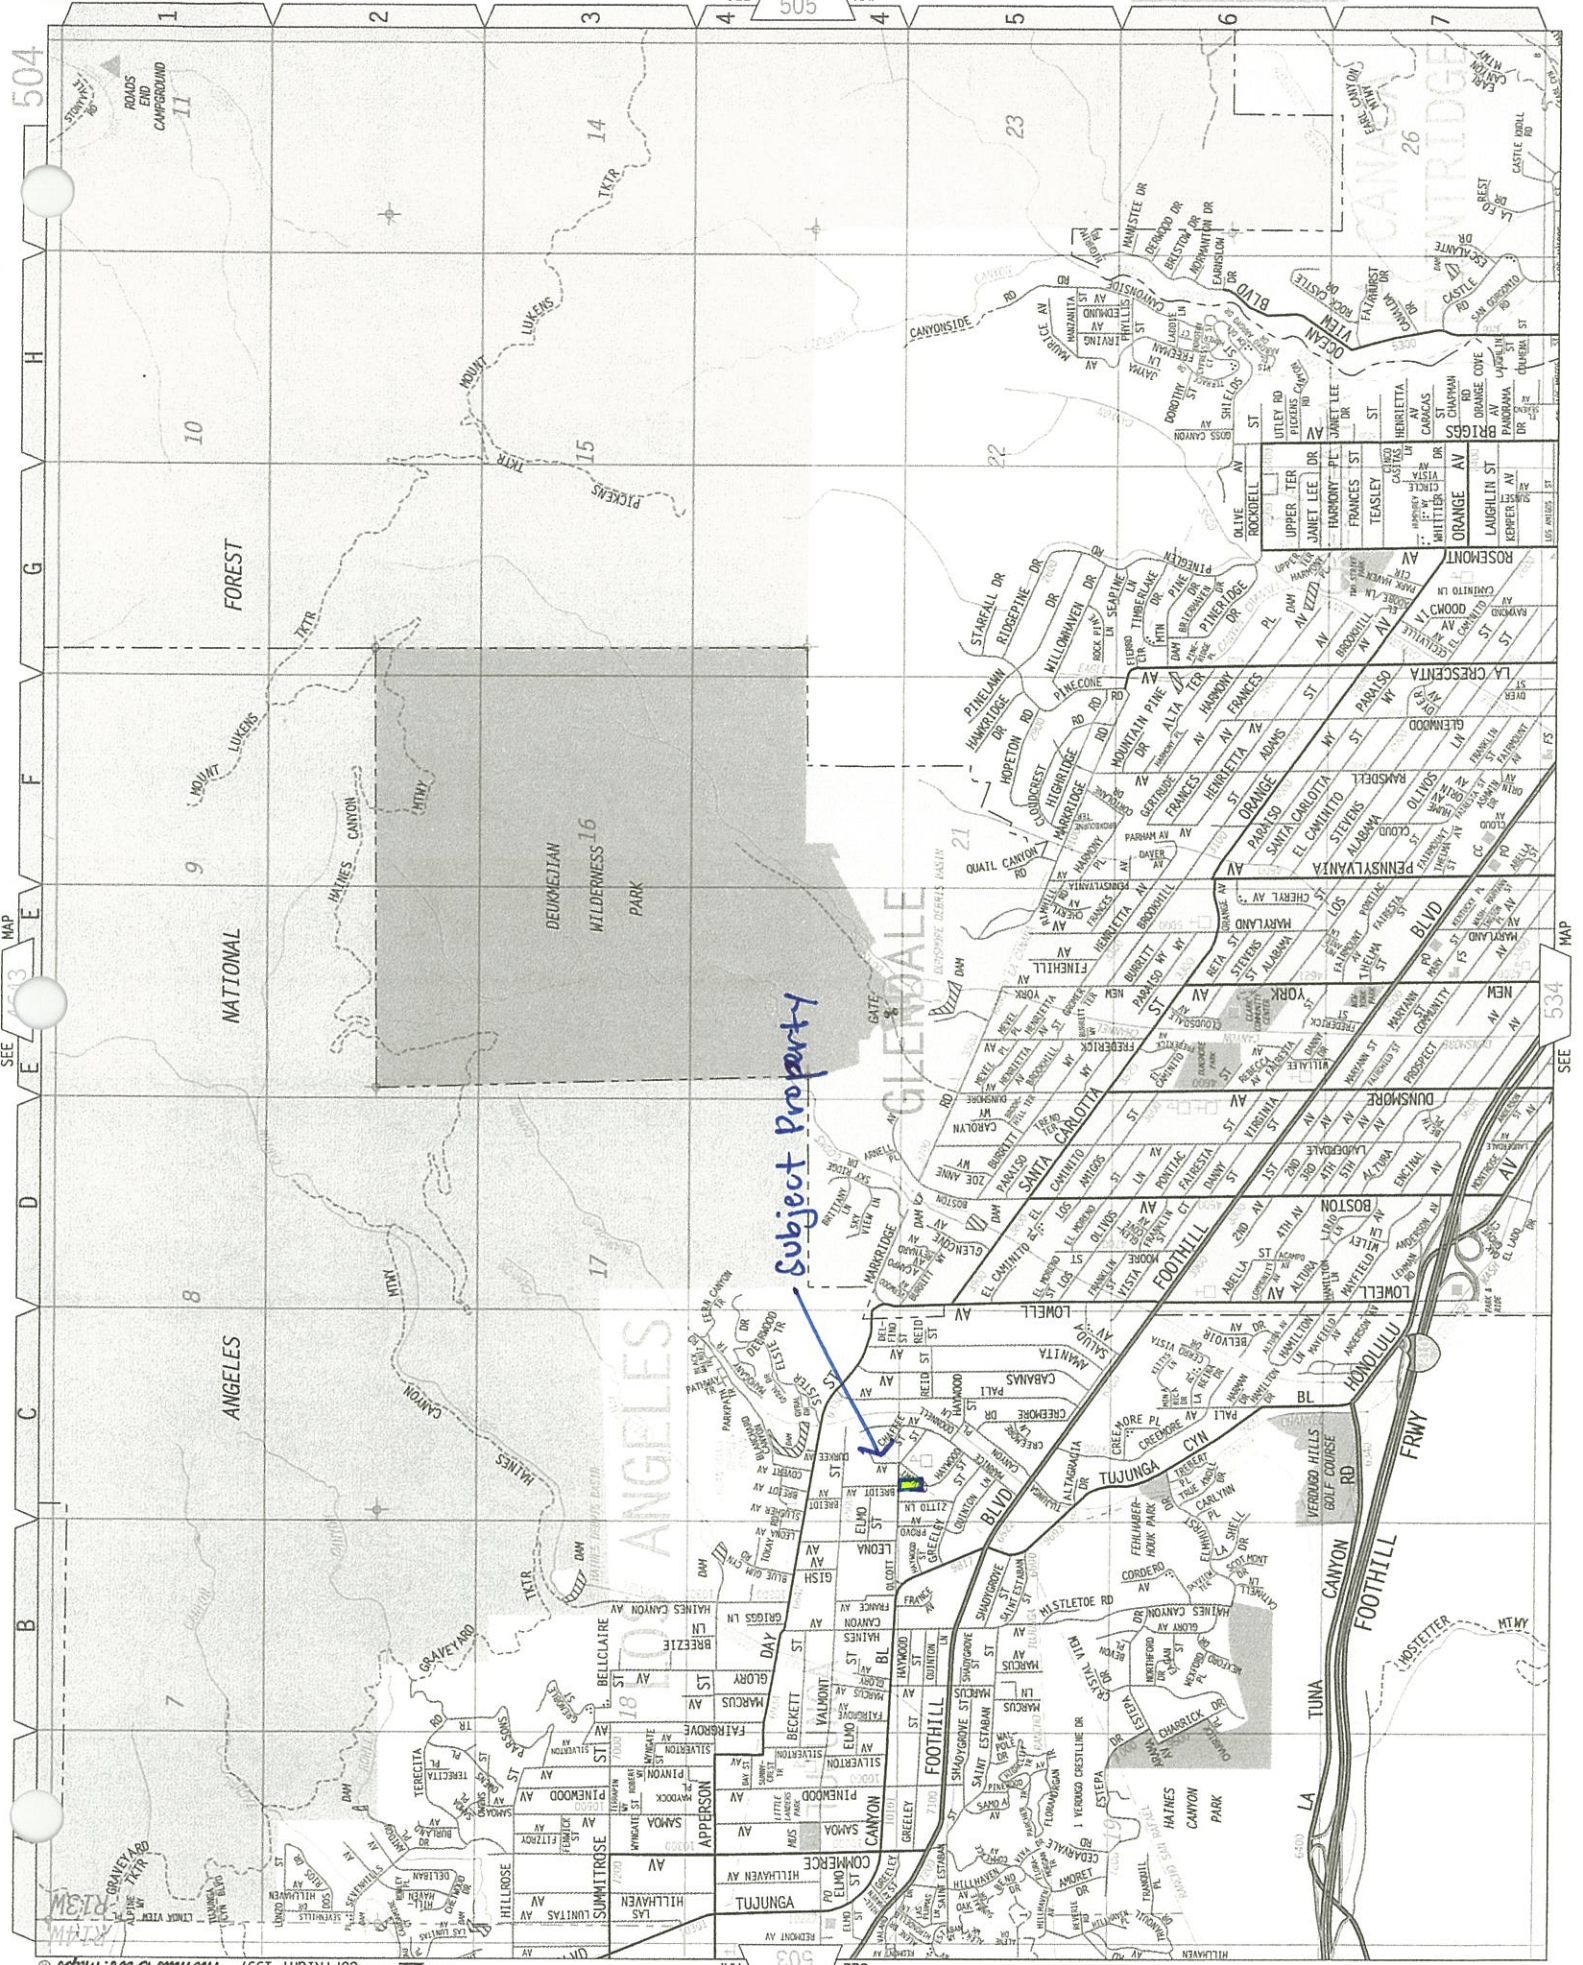

504

H

G

F

E

D

C

B

A

SEE 503 MAP

SEE 503 MAP

534

SEE 503 MAP

SEE 503 MAP

SEE 503 MAP

SEE 503 MAP

SEE 503 MAP

SEE 503 MAP

Subject Property