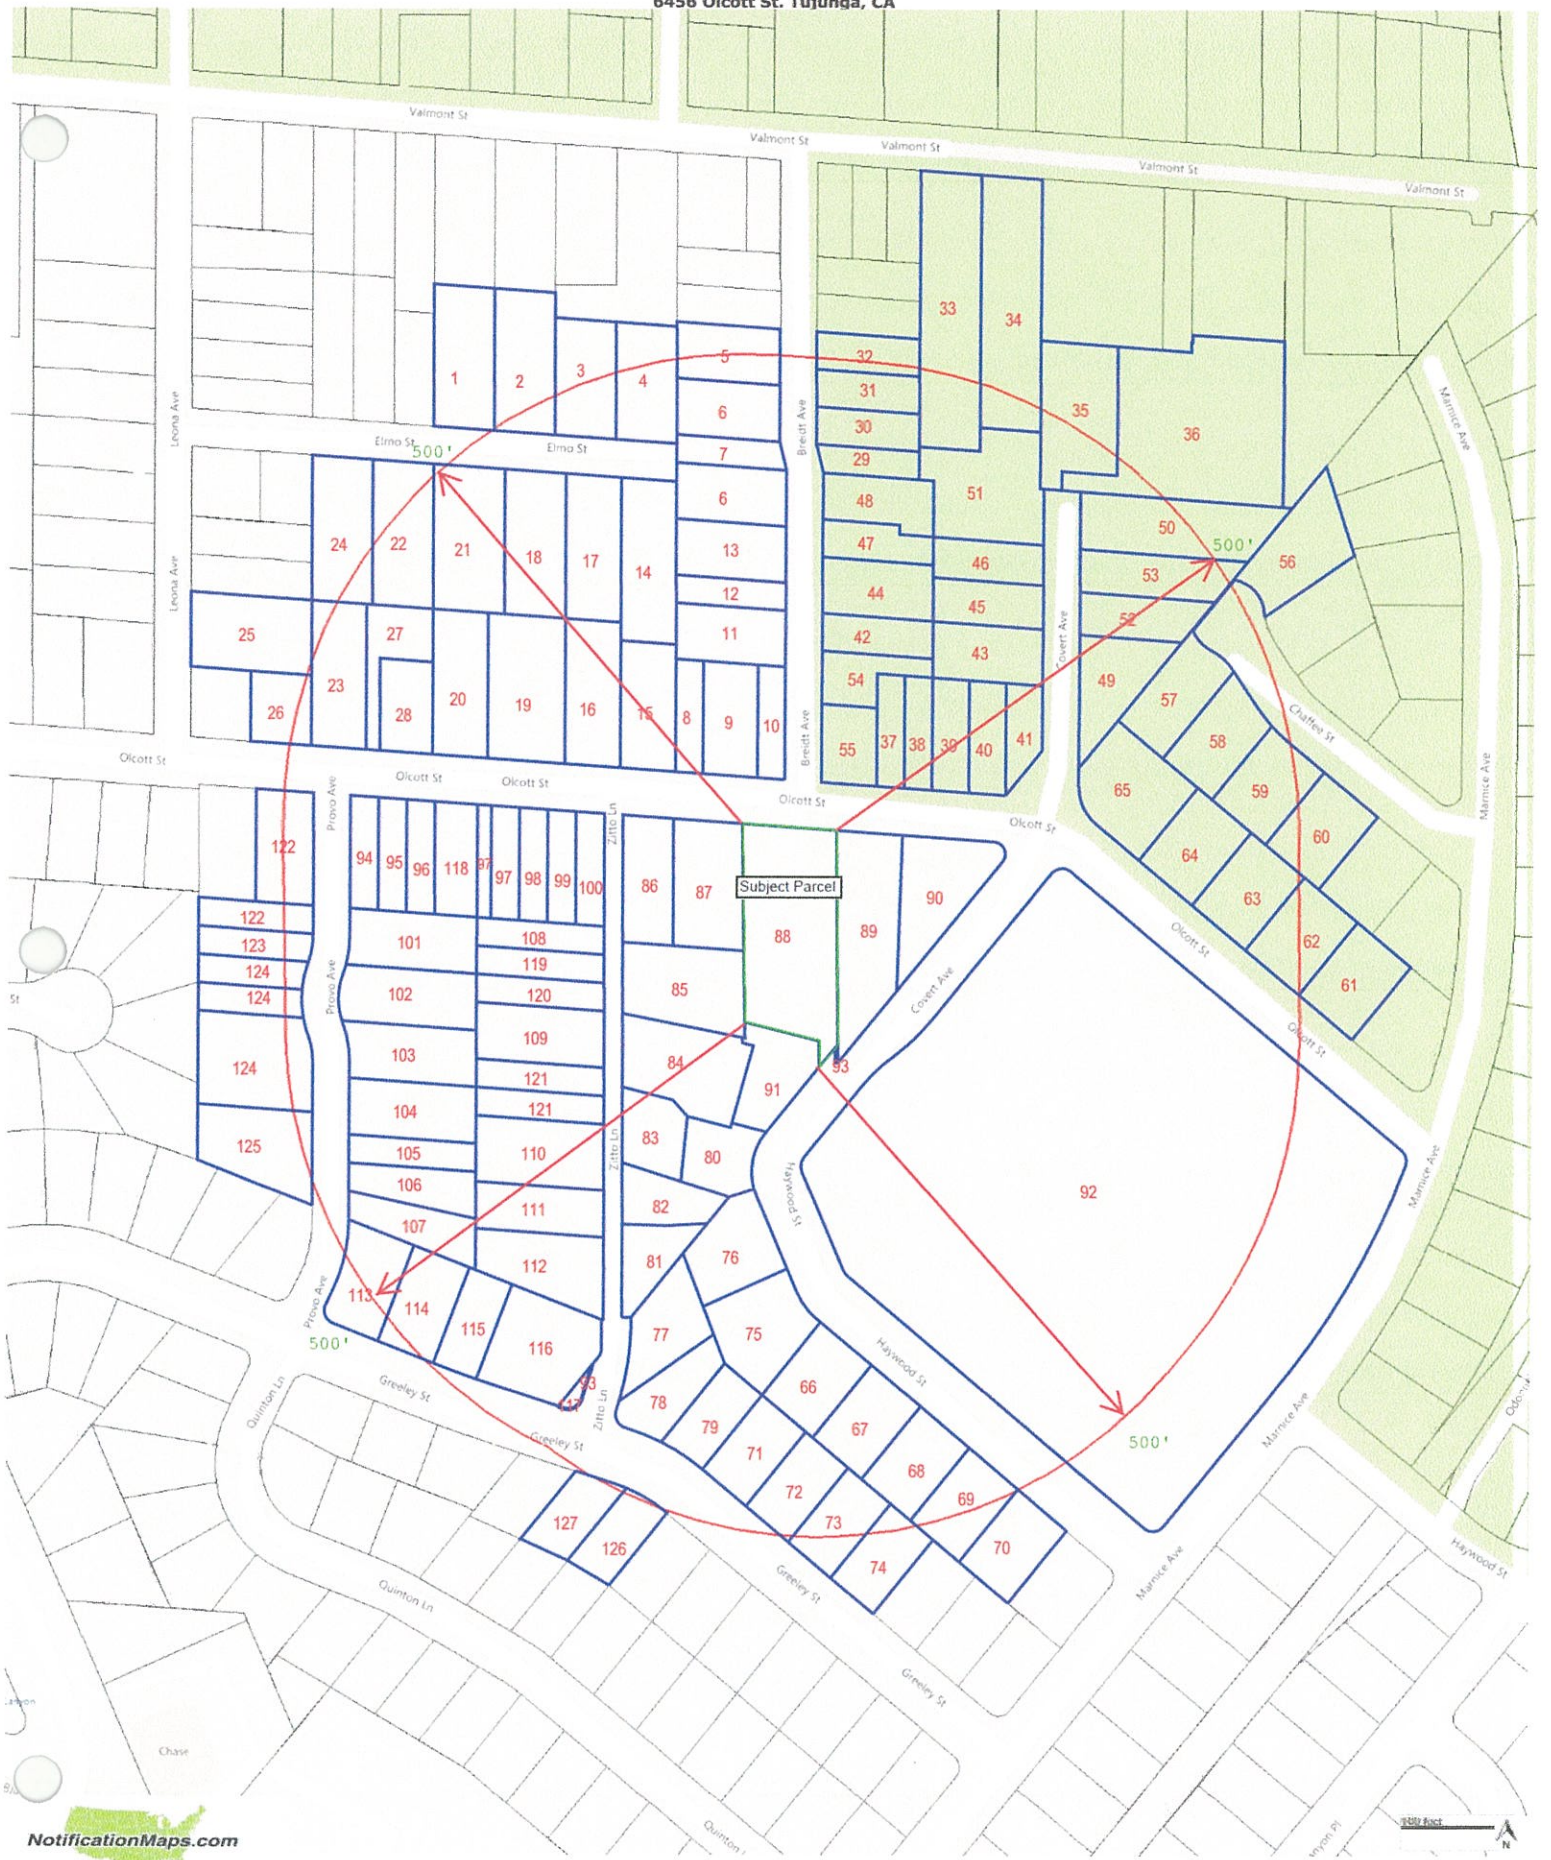

500' Radius Map
6456 Olcott St. Tujunga, CA

NotificationMaps.com

866-752-6266 toll free
818-413-3176
sales@notificationmaps.com

www.notificationmaps.com